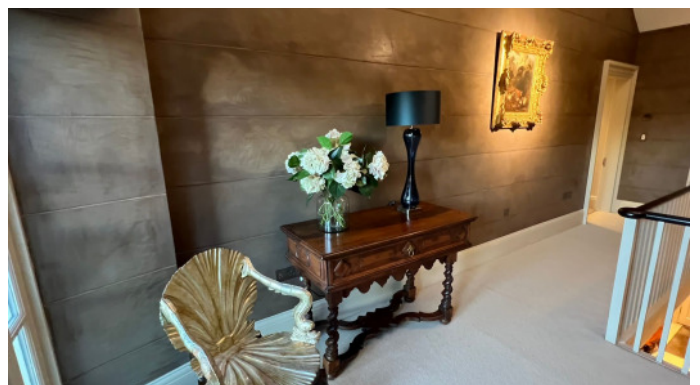

HOUSE PARTY SOLUTIONS

Stylish Farmhouse

LOCATION

Deep in the heart of the Dorset countryside lays this impressive Farmhouse. Sociable, yet tucked away in secluded splendour within a patchwork-quilt Dorset setting.

Distance from

- London - 3 hours / 144 miles
- Exeter - 1 hour 10 minutes / 41 miles
- Bristol - 1 hour 40 minutes / 53 miles
- Manchester - 4 hours 20 minutes / 230 miles

Nearest airports

- Exeter Airport - 55 minutes / 37 miles

Nearest railway stations

- Crewkerne Railway Station - 12 minutes / 5 miles

**Distance to Town/Village **

- Beaminster - 5 minutes / 2 miles