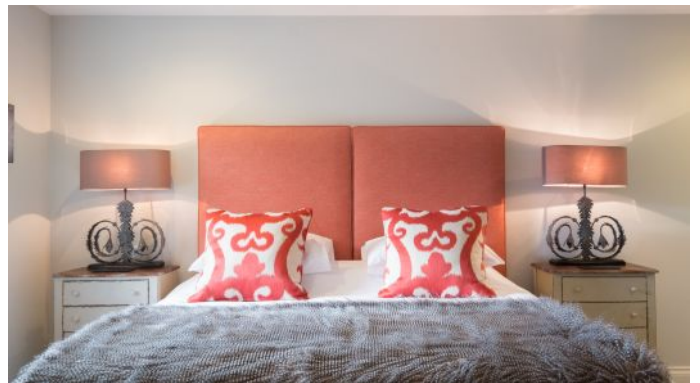

HOUSE PARTY SOLUTIONS

Mill Lodge

ACTIVITIES

On-site activities

- Fishing - The fishing on the Estate is on an exceptionally attractive, secluded left bank stretch of the river Dee. Which can be fished at low, medium and high water. Please note that fishing is not included with any booking and is to be organised separately via the Estate Office
- Walking - For those of you keen to enjoy the unparalleled beauty of Aberdeenshire
- Cycling - The International Mountain Bike Association has recently awarded Scotland the worlds top mountain bike destination for the second year running

Local attractions

- Golf - Some of the top gold course in the world are located within an hours drive of Mill Lodge
- Shooting - Some of the best Grouse shooting in the UK is available less than 30 miles from the Lodge
- Horse riding - Only eight miles away from the Lodge you will find the Glentinar Equestrian Centre which offers safe, quality riding
- Whisky tours
- There are several historic Castles to visit in less than half an hour from The Lodge
- Deeside Activity Park