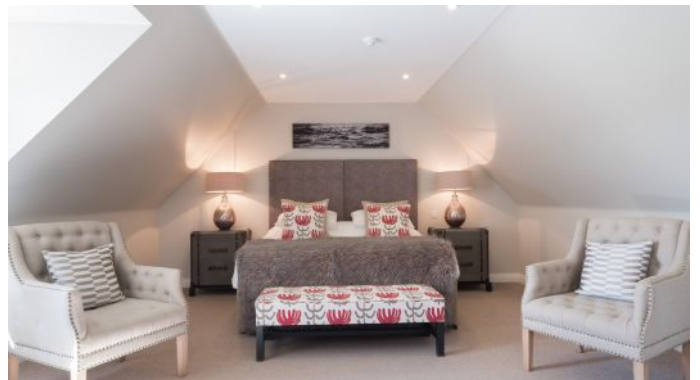

HOUSE PARTY SOLUTIONS

Mill Lodge

ACTIVITIES

On-site activities

- Fishing - The fishing on the Estate is on an exceptionally attractive, secluded left bank stretch of the river Dee. Which can be fished at low, medium and high water. Please note that fishing is not included with any booking and is to be organised separately via the Estate Office
- Walking - For those of you keen to enjoy the unparalleled beauty of Aberdeenshire
- Cycling - The International Mountain Bike Association has recently awarded Scotland the worlds top mountain bike destination for the second year running

Local attractions

- Golf - Some of the top gold course in the world are located within an hours drive of Mill Lodge
- Shooting - Some of the best Grouse shooting in the UK is available less than 30 miles from the Lodge
- Horse riding - Only eight miles away from the Lodge you will find the Glentinar Equestrian Centre which offers safe, quality riding
- Whisky tours
- There are several historic Castles to visit in less than half an hour from The Lodge
- Deeside Activity Park