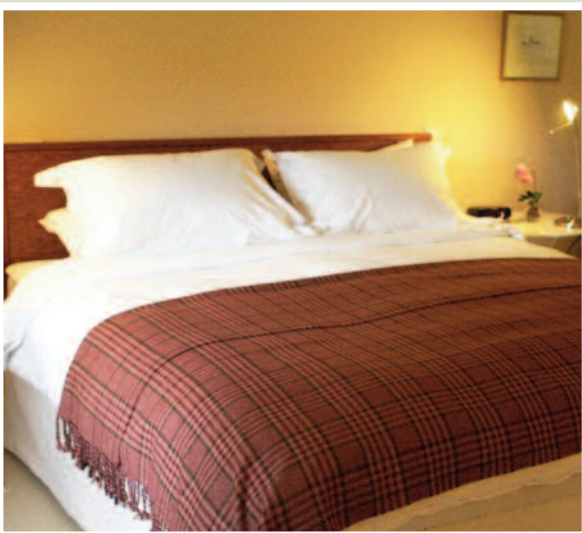

Facilities:

Games Room: Yes - billiard room

Outdoor Furniture: Yes

- wooden garden furniture

BBQ: Yes

Helipad: No

Activities & places of interest:

- Many National Trust properties and gardens in the area including Knightshayes Court, Killerton, Cothay House and Gardens.
- Clay pigeon shooting and rough shooting can be arranged on the estate
- Horse riding on Exmoor
- Shopping in picturesque villages of Bampton and Dulverton, setting of the film "Land Girls".

Check in/out times:

4pm / 10am some flexibility during summer season depending on bookings

Pets:

Well behaved dogs by prior arrangement – no cost. Horses possible – ask for details.

Disabled facilities:

Yes –disabled access to all downstairs rooms. One downstairs bedroom with disabled en-suite facilities. Rails for bath/toilet. Downstairs separate wc with disabled rails. All in line with disability access planning requirements.

Corporate facilities:

Yes – for up to 34 delegates
- please contact for more details.

Boardroom: 26

Theatre: 40

Activity/Team building:

Totally dependent upon nature of enquiry.

House Party Solutions, 6 Steddaford Court,
Sticklepath, Okehampton, Devon EX20 2NP.

Tel: 01837 849021

Email: enquiries@housepartysolutions.co.uk

Web: www.housepartysolutions.co.uk